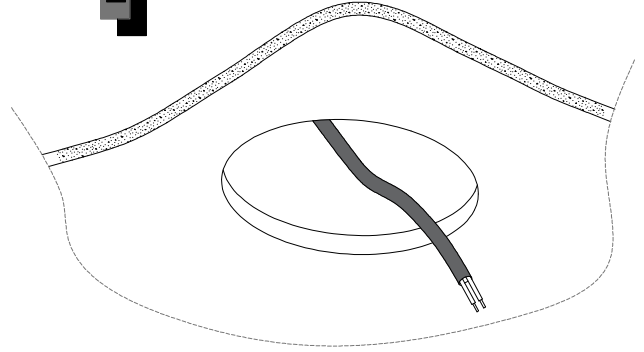

1

Cut out - Ceiling - (Ø)

2

3

TR Bu armatürde bulunan ışık kaynağı ve / veya kontrol tertibatı ve / veya harici esnek kablo, yalnızca imalatçı veya onun servis temsilcisi veya benzer bir kalifiye kişi tarafından değiştirilmelidir.

ENG The light source and/or control gear and/or the external flexible cable contained in this luminaire shall only be replaced by the manufacturer or his service agent or a similar qualified person.

H07RN-F
Min. 2x0.75mm²
Max. 2x2.50mm²
Ø10- Ø12mm

H07RN-F
Min. 2x0.75mm²
Max. 2x2.50mm²
Ø10- Ø12mm

TR Armatürün harici bükülgen kablo veya kordonun hasar görmesi durumunda ; bir tehlike meydana gelmesini engellemek için yalnızca imalatçı veya onun yetkil servisi ya da eşdeğer nitelikli kalifiye personel tarafından değiştirilmesi gerekir.

ENG If the external flexible cable or cord of this luminaire is damaged, it shall be exclusively replaced by the manufacturer or his service agent or a similar qualified person in order to avoid a hazard.

TR Verilen bilgiler önceden bildirilmeksizin değiştirilebilir. Laboratuvar koşullarında ölçülen tüm değerler tasarım veya tipik değerlerdir, ikizler aydınlatma bu performansın son kullanım koşullarında elde edileceğini garanti vermez.

ENG Information provided is subject to change without notice. All values are design or typical values when measured under laboratory conditions and ikizler lighting makes no warranty or guarantee, express or implied, that such performance will be obtained under end-use conditions.