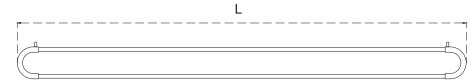

01136

Ürünün gövdesi; geri dönüşümü yüksek, çevreye saygılı alüminyum ekstrüzyon profil ve yüksek kaliteli DKP sacdan üretilmiştir.

Opal difüzörü UV korumalı akrilik (PMMA) materyalden olup yüksek verimlilikte homojen ışık dağılımı sağlar. Ürün renk seçenekleri olarak Siyah (RAL 9005), Beyaz (RAL 9016), Gri (RAL 9006) ve eloksallı olarak üretilmektedir.

Yüksekliği ayarlanabilir çelik tel sarkıt mekanizması ile tavandan istenilen yüksekliğe kadar sarkıtılabilir.

Düşük kayıplı, yüksek verimli LED sürücü; halogen-free kablo; 50.000 saat ömürlü, CRI $\geq$ 80 renksel geri verime sahip LED modül kullanılır.

DALI uygulama opsiyonları vardır.

Design by Omlet İstanbul Design Office