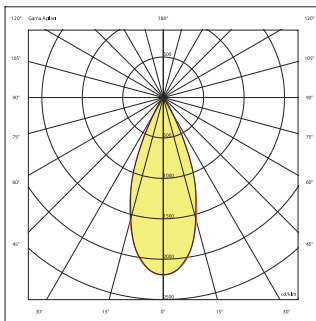

STYLED-W

Housing	Electrostatic coated steel sheet
Reflector	Highly efficient vacuumed aluminum coated PC reflector and deglaring diffuser combined with thermoplastic reflector (UGR<17)
Light Source	High efficacy Mid Power LED with lifetime L80B50 > 50,000h
Driver	Constant current output, Pf>0.90
Supply Voltage	220-240V/50-60Hz
Ambient Temperature	-20C°/+40C°
Options	Dali 3 hour emergency lighting kit

Color Options

Order Code	W	Lm	Beam Angle	CCT	CRI	Cut-out (mm)	Kg
05249.18.30.013	9	970	36°	3000	Ra>80	170x70	0,5
05249.18.40.015	9	1020	36°	4000	Ra>80	170x70	0,5