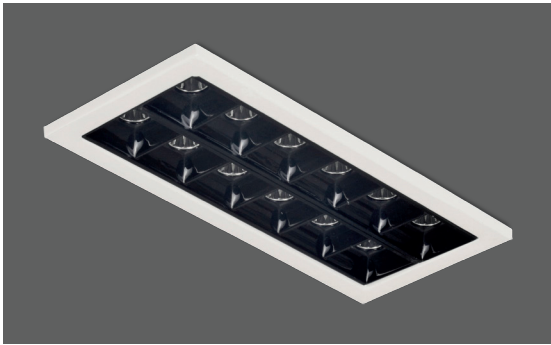

STYLED-W

Housing	Electrostatic coated steel sheet
Reflector	Highly efficient vacuumed aluminum coated PC reflector and deglaring diffuser combined with thermoplastic reflector (UGR<17)
Light Source	High efficacy Mid Power LED with lifetime L80B50 > 50,000h
Driver	Constant current output, Pf>0.90
Supply Voltage	220-240V/50-60Hz
Ambient Temperature	-20C°/+40C°
Options	Dali 3 hour emergency lighting kit

Color Options

Order Code	W	Lm	Beam Angle	CCT	CRI	Cut-out (mm)	Kg
05249.18.30.013	9	970	36°	3000	Ra>80	170x70	0,5
05249.18.40.015	9	1020	36°	4000	Ra>80	170x70	0,5