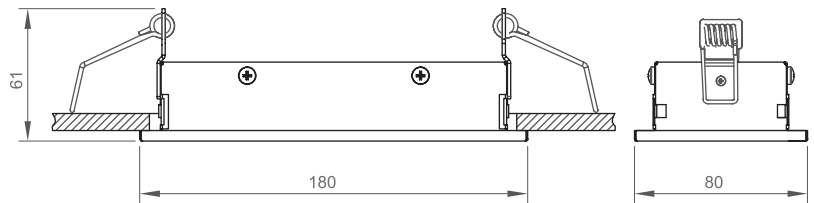

STYLED-W

Housing	Electrostatic coated steel sheet
Reflector	Highly efficient vacuumed aluminum coated PC reflector and deglaring diffuser combined with thermoplastic reflector (UGR<17)
Light Source	High efficacy Mid Power LED with lifetime L80B50 > 50,000h
Driver	Constant current output, Pf>0.90
Supply Voltage	220-240V/50-60Hz
Ambient Temperature	-20C°/+40C°
Options	Dali 3 hour emergency lighting kit

Color Options

Order Code	W	Lm	Beam Angle	CCT	CRI	Cut-out (mm)	Kg
05249.18.30.013	9	970	36°	3000	Ra>80	170x70	0,5
05249.18.40.015	9	1020	36°	4000	Ra>80	170x70	0,5