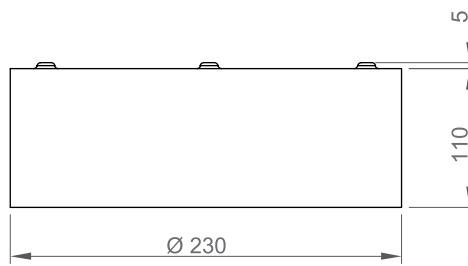

Color Options

Housing	Electrostatic coated aluminum
Optics	Highly transmissive opal diffuser
Light Source	High efficacy SMD Mid Power LED with lifetime L80B50 > 50,000h
Driver	Constant current output, Pf>0.90
Supply Voltage	220-240V/50-60Hz
Ambient Temperature	-20C°/+40C°
Options	Dali 3 hour emergency lighting kit

Order Code	W	Lm	CCT	CRI	Kg
03170.23.30.016	18	1620	3000	Ra>80	1,2
03170.23.30.023	23	2232	3000	Ra>80	1,2
03170.23.40.017	18	1688	4000	Ra>80	1,2
03170.23.40.024	23	2325	4000	Ra>80	1,2