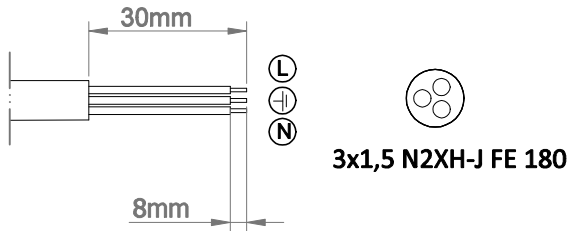

**1x2x1.5+0.8 JE-H(St)HBd FE180
(Dali Otomasyonu Kablosu-Yeşil)**

(TR) Bu armatürün harici bükülgen kablo veya kordonun hasar görmesi durumunda ; bir tehlike meydana gelmesini engellemek için yalnızca imalatçı veya onun yetkili servisi ya da eşdeğer nitelikli kalifiye personel tarafından değiştirilmesi gerekir.
*Terminal blok dahil değildir. Montaj konusunda yetkili personel tarafınca yapılmalıdır.

(ENG) In case of getting damage of flexible cable and cord of this luminaire; to prevent a danger arising, it must be replaced by only manufacturer or their authorized service.
* Terminal block not included. Installation must be performed by a qualified person.

(TR) Verilen bilgiler önceden bildirilmeksizin değiştirilebilir. Laboratuvar koşullarında ölçülen tüm değerler tasarım veya tipik değerlerdir, ıktızler aydınlatma bu performansın son kullanım koşullarında elde edileceğini garanti vermez.

(ENG) Information provided is subject to change without notice. All values are design or typical values when measured under laboratory conditions and ıktızler lighting makes no warranty or guarantee, express or implied, that such performance will be obtained under end-use conditions.