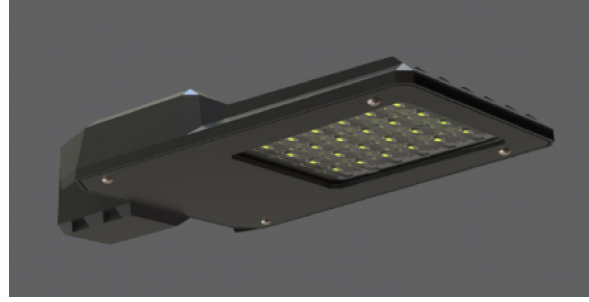

## LASTING-L Street Luminaire

09495

CE	←	→	-40 °C +40 °C	220-240V 50/60Hz	Ra≥ 70	IP 66	IK 08	Pf ≥0.95	⚡	⚡	DALI
----	---	---	------------------	---------------------	--------	----------	----------	----------	---	---	------

Product Number	Power (W)	luminous flux (lm)	Color temperature (K)	Console - ØD (mm)	kg
09495.52.40.175	125	17500	4000	Ø 42-60 mm	4,0
09495.52.40.210	150	21000	4000	Ø 42-60 mm	4,0