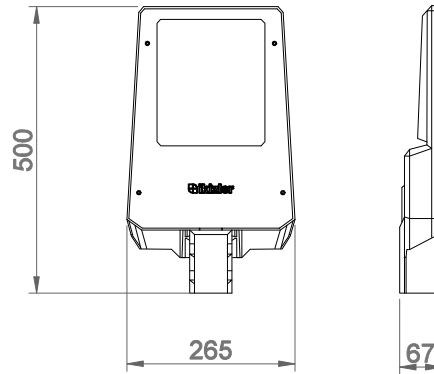

Product Number	Power (W)	luminous flux (lm)	Color temperature (K)	Console - ØD (mm)	kg
09495.52.40.175	125	17500	4000	Ø 42-60 mm	4,0
09495.52.40.210	150	21000	4000	Ø 42-60 mm	4,0