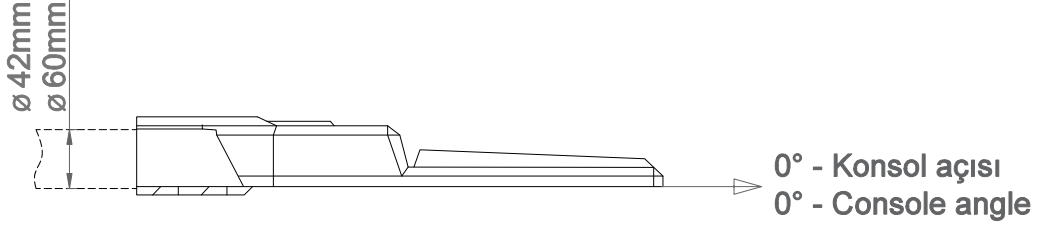

(ENG) The Light source in this luminaire must only be replaced by manufacturer, authorized service of manufacturer.

(TR) Armatürün içindeki ışık kaynağı sadece imalatçı tarafından ya da yetkili personel tarafından değiştirilmelidir.