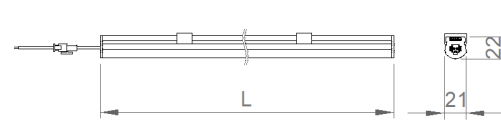

Sinus

Indoor Lighting - Cove Lighting

Colour Options

Ral 9006

TECHNICAL INFORMATION

Housing Anodized aluminum profile
Diffuser Extrusion Diffuser
Paint Anodized Coating

OPTICAL SPECIFICATIONS

Optics Symmetrical
Light Output Angle 120°
UGR Value UGR ≤ 22
CRI CRI ≥ 80
Color Bin Value Mc Adams ≤ 3

ELECTRICAL

Power (W) 1.4-21W
Power Factor >0.95
Light Source SMD Mid Power LED
Cabling Halogen-Free
Input Voltage 220-240V AC / 50-60 Hz
LED Driver High Efficiency Constant Voltage Output
Ambient Temperature -20°C / +50°C
LED Lifetime L80B50 >50.000 Hour

OPTIONAL

- DALI
- Tunable White
- CRI > 90
- Different RAL Color Options
- Class-II Protection Class

- 1-10V DIM
- Emergency Lighting Unit
- 2700K ~ 6500K
- Plug-in Connector
- AC-DC Supply(MBS)

ASSEMBLY

Installation Type Surface Mounted
Mounting Apparatus Metal Bracket

Order Code	W/m	Lm	CCT	CRI	WxHxL (mm)	Kg
06132.22.40.022	21	2260	4000	Ra>80	21x18x1515	0,38