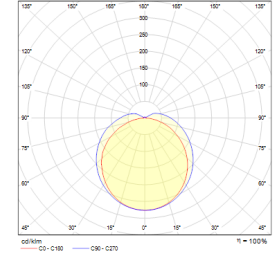

Sinus

Indoor Lighting - Cove Lighting

Colour Options

Ral 9006

TECHNICAL INFORMATION

Housing Anodized aluminum profile
Diffuser Extrusion Diffuser
Paint Anodized Coating

OPTICAL SPECIFICATIONS

Optics Symmetrical
Light Output Angle 120°
UGR Value UGR ≤ 22
CRI CRI ≥ 80
Color Bin Value Mc Adams ≤ 3

ELECTRICAL

Power (W) 1.4-21W
Power Factor >0.95
Light Source SMD Mid Power LED
Cabling Halogen-Free
Input Voltage 220-240V AC / 50-60 Hz
LED Driver High Efficiency Constant Voltage Output
Ambient Temperature -20°C / +50°C
LED Lifetime L80B50 >50.000 Hour

OPTIONAL

- DALI
- Tunable White
- CRI > 90
- Different RAL Color Options
- Class-II Protection Class

- 1-10V DIM
- Emergency Lighting Unit
- 2700K ~ 6500K
- Plug-in Connector
- AC-DC Supply(MBS)

ASSEMBLY

Installation Type Surface Mounted
Mounting Apparatus Metal Bracket

Order Code	W/m	Lm	CCT	CRI	WxHxL (mm)	Kg
06132.22.40.022	21	2260	4000	Ra>80	21x18x1515	0,38