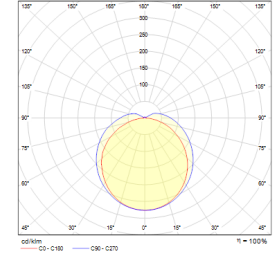

Sinus

Indoor Lighting - Cove Lighting

Colour Options

Ral 9006

TECHNICAL INFORMATION

Housing Anodized aluminum profile
Diffuser Extrusion Diffuser
Paint Anodized Coating

OPTICAL SPECIFICATIONS

Optics Symmetrical
Light Output Angle 120°
UGR Value UGR ≤ 22
CRI CRI ≥ 80
Color Bin Value Mc Adams ≤ 3

ELECTRICAL

Power (W) 1.4-21W
Power Factor >0.95
Light Source SMD Mid Power LED
Cabling Halogen-Free
Input Voltage 220-240V AC / 50-60 Hz
LED Driver High Efficiency Constant Voltage Output
Ambient Temperature -20°C / +50°C
LED Lifetime L80B50 >50.000 Hour

OPTIONAL

- DALI
- Tunable White
- CRI > 90
- Different RAL Color Options
- Class-II Protection Class
- 1-10V DIM
- Emergency Lighting Unit
- 2700K ~ 6500K
- Plug-in Connector
- AC-DC Supply(MBS)

ASSEMBLY

Installation Type Surface Mounted
Mounting Apparatus Metal Bracket

Order Code	W/m	Lm	CCT	CRI	WxHxL (mm)	Kg
06132.22.40.007	7	755	4000	Ra>80	21x18x515	0,15