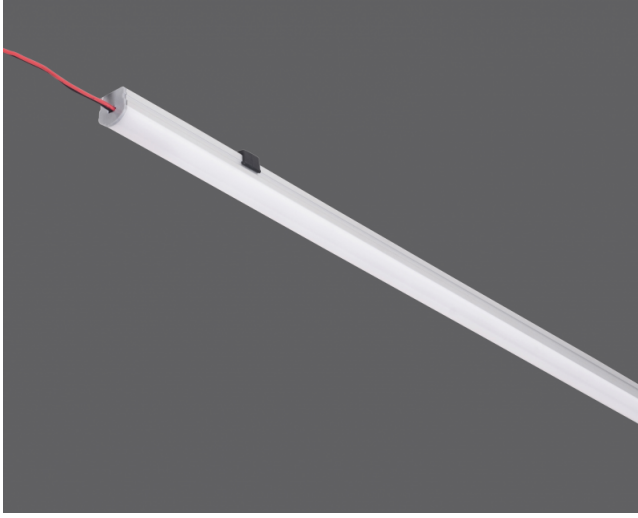

Sinus

Indoor Lighting - Cove Lighting

Colour Options

Ral 9006

TECHNICAL INFORMATION

Housing Anodized aluminum profile
Diffuser Extrusion Diffuser
Paint Anodized Coating

OPTICAL SPECIFICATIONS

Optics Symmetrical
Light Output Angle 120°
UGR Value UGR ≤ 22
CRI CRI ≥ 80
Color Bin Value Mc Adams ≤ 3

OPTIONAL

- DALI
- Tunable White
- CRI > 90
- Different RAL Color Options
- Class-II Protection Class
- 1-10V DIM
- Emergency Lighting Unit
- 2700K ~ 6500K
- Plug-in Connector
- AC-DC Supply(MBS)

ASSEMBLY