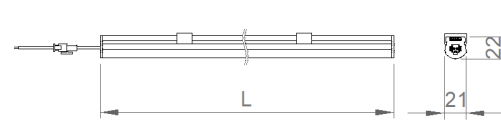

Sinus

Indoor Lighting - Cove Lighting

Colour Options

Ral 9006

TECHNICAL INFORMATION

Housing Anodized aluminum profile
Diffuser Extrusion Diffuser
Paint Anodized Coating

OPTICAL SPECIFICATIONS

Optics Symmetrical
Light Output Angle 120°
UGR Value UGR ≤ 22
CRI CRI ≥ 80
Color Bin Value Mc Adams ≤ 3

ELECTRICAL

Power (W) 1.4-21W
Power Factor >0.95
Light Source SMD Mid Power LED
Cabling Halogen-Free
Input Voltage 220-240V AC / 50-60 Hz
LED Driver High Efficiency Constant Voltage Output
Ambient Temperature -20°C / +50°C
LED Lifetime L80B50 >50.000 Hour

OPTIONAL

- DALI
- Tunable White
- CRI > 90
- Different RAL Color Options
- Class-II Protection Class
- 1-10V DIM
- Emergency Lighting Unit
- 2700K ~ 6500K
- Plug-in Connector
- AC-DC Supply(MBS)

ASSEMBLY

Installation Type Surface Mounted
Mounting Apparatus Metal Bracket

Order Code	W/m	Lm	CCT	CRI	WxHxL (mm)	Kg
06132.22.40.007	7	755	4000	Ra>80	21x18x515	0,15