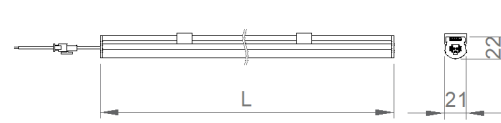

Sinus

Indoor Lighting - Cove Lighting

Colour Options

Ral 9006

TECHNICAL INFORMATION

Housing	Anodized aluminum profile
Diffuser	Extrusion Diffuser
Paint	Anodized Coating

OPTICAL SPECIFICATIONS

Optics	Symmetrical
Light Output Angle	120°
UGR Value	UGR ≤ 22
CRI	CRI ≥ 80
Color Bin Value	Mc Adams ≤ 3

ELECTRICAL

Power (W)	1.4-21W
Power Factor	>0.95
Light Source	SMD Mid Power LED
Cabling	Halogen-Free
Input Voltage	220-240V AC / 50-60 Hz
LED Driver	High Efficiency Constant Voltage Output
Ambient Temperature	-20°C / +50°C
LED Lifetime L80B50	>50.000 Hour

OPTIONAL

- DALI	- 1-10V DIM
- Tunable White	- Emergency Lighting Unit
- CRI > 90	- 2700K ~ 6500K
- Different RAL Color Options	- Plug-in Connector
- Class-II Protection Class	- AC-DC Supply(MBS)

ASSEMBLY

Installation Type	Surface Mounted
Mounting Apparatus	Metal Bracket

Order Code	W/m	Lm	CCT	CRI	WxHxL (mm)	Kg
06132.22.30.024	2	280	3000	Ra>80	21x18x215	0,08