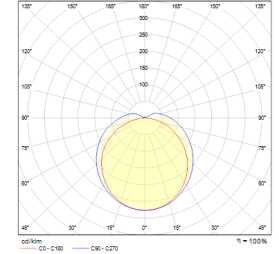

Sinus

Indoor Lighting - Cove Lighting

Colour Options

Ral 9006

TECHNICAL INFORMATION

Housing	Anodized aluminum profile
Diffuser	Extrusion Diffuser
Paint	Anodized Coating

OPTICAL SPECIFICATIONS

Optics	Symmetrical
Light Output Angle	120°
UGR Value	UGR ≤ 22
CRI	CRI ≥ 80
Color Bin Value	Mc Adams ≤ 3

ELECTRICAL

Power (W)	1.4-21W
Power Factor	>0.95
Light Source	SMD Mid Power LED
Cabling	Halogen-Free
Input Voltage	220-240V AC / 50-60 Hz
LED Driver	High Efficiency Constant Voltage Output
Ambient Temperature	-20°C / +50°C
LED Lifetime L80B50	>50.000 Hour

OPTIONAL

- DALI	- 1-10V DIM
- Tunable White	- Emergency Lighting Unit
- CRI > 90	- 2700K ~ 6500K
- Different RAL Color Options	- Plug-in Connector
- Class-II Protection Class	- AC-DC Supply(MBS)

ASSEMBLY

Installation Type	Surface Mounted
Mounting Apparatus	Metal Bracket

Order Code	W/m	Lm	CCT	CRI	WxHxL (mm)	Kg
06132.22.30.024	2	280	3000	Ra>80	21x18x215	0,08