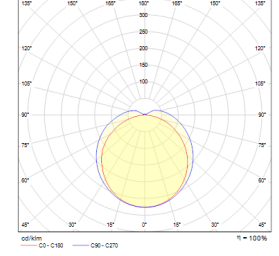

Sinus

Indoor Lighting - Cove Lighting

Colour Options

Ral 9006

TECHNICAL INFORMATION

Housing	Anodized aluminum profile
Diffuser	Extrusion Diffuser
Paint	Anodized Coating

OPTICAL SPECIFICATIONS

Optics	Symmetrical
Light Output Angle	120°
UGR Value	UGR ≤ 22
CRI	CRI ≥ 80
Color Bin Value	Mc Adams ≤ 3

ELECTRICAL

Power (W)	1.4-21W
Power Factor	>0.95
Light Source	SMD Mid Power LED
Cabling	Halogen-Free
Input Voltage	220-240V AC / 50-60 Hz
LED Driver	High Efficiency Constant Voltage Output
Ambient Temperature	-20°C / +50°C
LED Lifetime L80B50	>50.000 Hour

OPTIONAL

- DALI	- 1-10V DIM
- Tunable White	- Emergency Lighting Unit
- CRI > 90	- 2700K ~ 6500K
- Different RAL Color Options	- Plug-in Connector
- Class-II Protection Class	- AC-DC Supply(MBS)

ASSEMBLY

Installation Type	Surface Mounted
Mounting Apparatus	Metal Bracket

Order Code	W/m	Lm	CCT	CRI	WxHxL (mm)	Kg
06132.22.30.023	1.4	140	3000	Ra>80	21x18x115	0,05