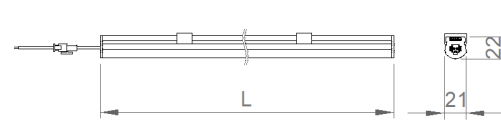

Sinus

Indoor Lighting - Cove Lighting

Colour Options

Ral 9006

TECHNICAL INFORMATION

Housing	Anodized aluminum profile
Diffuser	Extrusion Diffuser
Paint	Anodized Coating

OPTICAL SPECIFICATIONS

Optics	Symmetrical
Light Output Angle	120°
UGR Value	UGR ≤ 22
CRI	CRI ≥ 80
Color Bin Value	Mc Adams ≤ 3

ELECTRICAL

Power (W)	1.4-21W
Power Factor	>0.95
Light Source	SMD Mid Power LED
Cabling	Halogen-Free
Input Voltage	220-240V AC / 50-60 Hz
LED Driver	High Efficiency Constant Voltage Output
Ambient Temperature	-20°C / +50°C
LED Lifetime L80B50	>50.000 Hour

OPTIONAL

- DALI	- 1-10V DIM
- Tunable White	- Emergency Lighting Unit
- CRI > 90	- 2700K ~ 6500K
- Different RAL Color Options	- Plug-in Connector
- Class-II Protection Class	- AC-DC Supply(MBS)

ASSEMBLY

Installation Type	Surface Mounted
Mounting Apparatus	Metal Bracket

Order Code	W/m	Lm	CCT	CRI	WxHxL (mm)	Kg
06132.22.30.015	21	2140	3000	Ra>80	21x18x1515	0,38