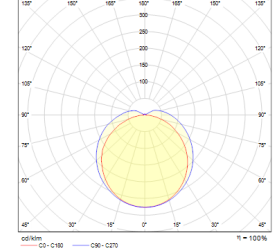

Sinus

Indoor Lighting - Cove Lighting

Colour Options

Ral 9006

TECHNICAL INFORMATION

Housing	Anodized aluminum profile
Diffuser	Extrusion Diffuser
Paint	Anodized Coating

OPTICAL SPECIFICATIONS

Optics	Symmetrical
Light Output Angle	120°
UGR Value	UGR ≤ 22
CRI	CRI ≥ 80
Color Bin Value	Mc Adams ≤ 3

ELECTRICAL

Power (W)	1.4-21W
Power Factor	>0.95
Light Source	SMD Mid Power LED
Cabling	Halogen-Free
Input Voltage	220-240V AC / 50-60 Hz
LED Driver	High Efficiency Constant Voltage Output
Ambient Temperature	-20°C / +50°C
LED Lifetime L80B50	>50.000 Hour

OPTIONAL

- DALI	- 1-10V DIM
- Tunable White	- Emergency Lighting Unit
- CRI > 90	- 2700K ~ 6500K
- Different RAL Color Options	- Plug-in Connector
- Class-II Protection Class	- AC-DC Supply(MBS)

ASSEMBLY

Installation Type	Surface Mounted
Mounting Apparatus	Metal Bracket

Order Code	W/m	Lm	CCT	CRI	WxHxL (mm)	Kg
06132.22.30.015	21	2140	3000	Ra>80	21x18x1515	0,38