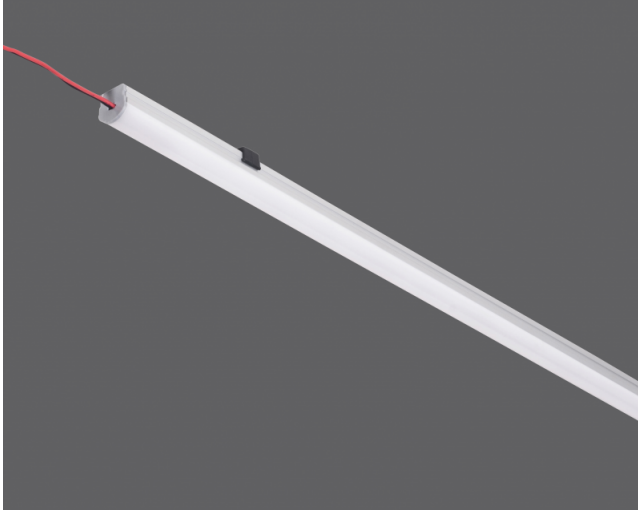

Sinus

Indoor Lighting - Cove Lighting

Colour Options

Ral 9006

TECHNICAL INFORMATION

Housing	Anodized aluminum profile
Diffuser	Extrusion Diffuser
Paint	Anodized Coating

OPTICAL SPECIFICATIONS

Optics	Symmetrical
Light Output Angle	120°
UGR Value	UGR ≤ 22
CRI	CRI ≥ 80
Color Bin Value	Mc Adams ≤ 3

OPTIONAL

- DALI	- 1-10V DIM
- Tunable White	- Emergency Lighting Unit
- CRI > 90	- 2700K ~ 6500K
- Different RAL Color Options	- Plug-in Connector
- Class-II Protection Class	- AC-DC Supply(MBS)

ASSEMBLY