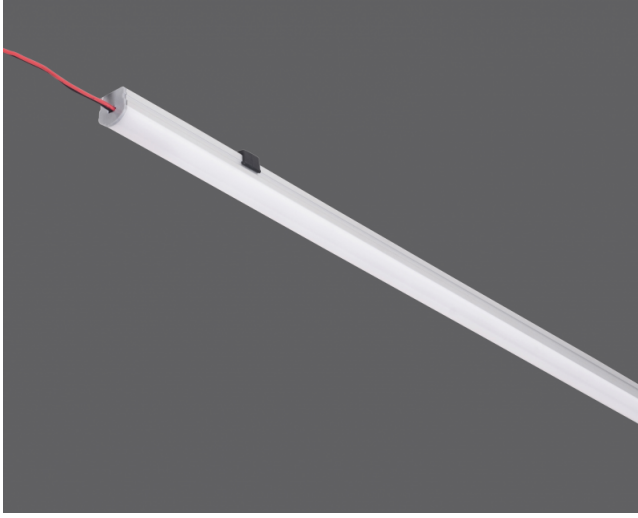

Sinus

Indoor Lighting - Cove Lighting

Colour Options

Ral 9006

TECHNICAL INFORMATION

Housing	Anodized aluminum profile
Diffuser	Extrusion Diffuser
Paint	Anodized Coating

OPTICAL SPECIFICATIONS

Optics	Symmetrical
Light Output Angle	120°
UGR Value	UGR ≤ 22
CRI	CRI ≥ 80
Color Bin Value	Mc Adams ≤ 3

OPTIONAL

- DALI	- 1-10V DIM
- Tunable White	- Emergency Lighting Unit
- CRI > 90	- 2700K ~ 6500K
- Different RAL Color Options	- Plug-in Connector
- Class-II Protection Class	- AC-DC Supply(MBS)

ASSEMBLY