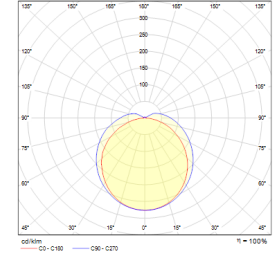

Sinus

Indoor Lighting - Cove Lighting

Colour Options

Ral 9006

TECHNICAL INFORMATION

Housing	Anodized aluminum profile
Diffuser	Extrusion Diffuser
Paint	Anodized Coating

OPTICAL SPECIFICATIONS

Optics	Symmetrical
Light Output Angle	120°
UGR Value	UGR ≤ 22
CRI	CRI ≥ 80
Color Bin Value	Mc Adams ≤ 3

ELECTRICAL

Power (W)	1.4-21W
Power Factor	>0.95
Light Source	SMD Mid Power LED
Cabling	Halogen-Free
Input Voltage	220-240V AC / 50-60 Hz
LED Driver	High Efficiency Constant Voltage Output
Ambient Temperature	-20°C / +50°C
LED Lifetime L80B50	>50.000 Hour

OPTIONAL

- DALI	- 1-10V DIM
- Tunable White	- Emergency Lighting Unit
- CRI > 90	- 2700K ~ 6500K
- Different RAL Color Options	- Plug-in Connector
- Class-II Protection Class	- AC-DC Supply(MBS)

ASSEMBLY

Installation Type	Surface Mounted
Mounting Apparatus	Metal Bracket

Order Code	W/m	Lm	CCT	CRI	WxHxL (mm)	Kg
06132.22.30.012	17	1710	3000	Ra>80	21x18x1215	0,33