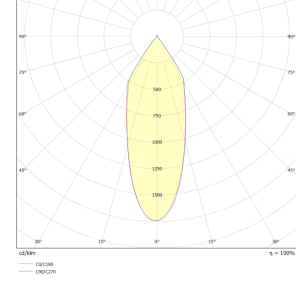

Order Code	W	Lm	Angle	CRI	CCT	WxLxH (mm)	Kg
09110.88.30.009	10	700	36°	3000	Ra>80	80x80x100	0,4