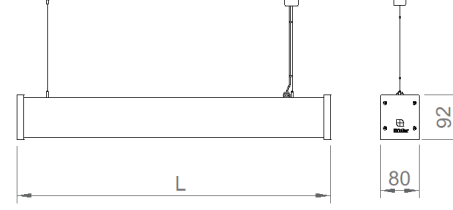

Waterline-080 IP65

Indoor Lighting - Linear Lighting, Surface Mounted Lighting, Waterproof

Colour Options

Ral 9016

Ral 9006

Ral 9005

TECHNICAL INFORMATION

Housing	Extruded Aluminum Profile
Side Cover	Aluminum Injection
Diffuser	High Light Transmittance Opal
Paint	Electrostatic Powder Paint
Dimensions(mm)	80(W) x 92(H)

OPTICAL SPECIFICATIONS

Optics	Symmetrical
Light Output Angle	110°
UGR Value	UGR ≤ 22
CRI	CRI ≥ 80
Color Bin Value	Mc Adams ≤ 3

ELECTRICAL

Power (W)	18-65W
Power Factor	>0.95
Light Source	SMD Mid Power LED
Cabling	Halogen-Free
Input Voltage	220-240V AC / 50-60 Hz
LED Driver	High Efficiency Constant Current Output
Ambient Temperature	-20°C / +50°C
LED Lifetime L80B50	>50.000 Saat

ASSEMBLY

Installation Type	Surface Mounted, Pendant
Mounting Apparatus	Height Adjustable Steel Wire

Order Code	W	Lm	CCT	CRI	WxLxH (mm)	Kg
01194.89.30.019	18	1900	3000	Ra>80	80x92x595	1,7
01194.89.40.020	18	2000	4000	Ra>80	80x92x595	1,7
01194.89.30.029	27	2900	3000	Ra>80	80x92x875	2,3
01194.89.40.030	27	3000	4000	Ra>80	80x92x875	2,3
01194.89.30.039	38	3900	3000	Ra>80	80x92x1155	2,9
01194.89.40.041	38	4100	4000	Ra>80	80x92x1155	2,9
01194.89.30.049	46	5000	3000	Ra>80	80x92x1435	3,5
01194.89.40.052	46	5200	4000	Ra>80	80x92x1435	3,5
01194.89.30.059	56	6000	3000	Ra>80	80x92x1715	4,1
01194.89.40.062	56	6200	4000	Ra>80	80x92x1715	4,1
01194.89.30.069	65	7000	3000	Ra>80	80x92x1995	4,8
01194.89.40.072	65	7200	4000	Ra>80	80x92x1995	4,8