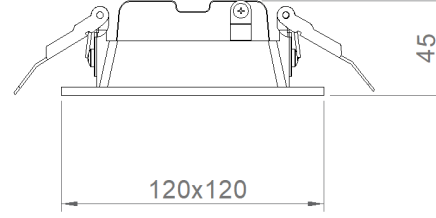

## ASSEMBLY

<b>Installation Type</b>	Under Plaster
<b>Mounting</b>	Steel Spring
<b>Apparatus</b>	

Order Code	W	Lm	Angle	CCT	CRI	WxLxH (mm)	Ceiling Cutting (mm)
05246.11.40.010	10	1180	80°	4000	Ra>80	120x120x45	100x100