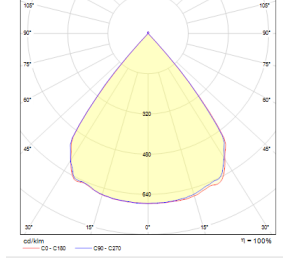

Epic

Indoor Lighting - Spot Lighting

Colour Options

TECHNICAL INFORMATION

Housing	Aluminum Injection
Reflector	Anti-Glare Optics
Paint	Electrostatic Powder Paint

OPTICAL SPECIFICATIONS

Optics	Symmetrical
Light Output Angle	80°
UGR Value	UGR ≤ 19
CRI	CRI ≥ 80
Color Bin Value	Mc Adams ≤ 3

ELECTRICAL

Power (W)	10-20W
Power Factor	>0.95
Light Source	SMD Mid Power LED
Cabbling	Halojen-Free
Input Voltage	220-240V AC / 50-60 Hz
LED Driver	Yüksek Verimli Sabit Akım Çıkışlı
Ambient Temperature	-20°C / +50°C
LED Lifetime L80B50	>50.000 Hour

OPTIONAL

- DALI	- 1-10V DIM
- Tunable White	- Emergency Lighting Unit
- CRI > 90	- 2700K ~ 6500K
- Different RAL Color Options	- Plug-in Energy Input Connector
- Class-I Protection Class	- AC-DC Supply(MBS)

ASSEMBLY

Installation Type	Under Plaster
Mounting	Steel Spring
Apparatus	

Order Code	W	Lm	Angle	CCT	CRI	WxLxH (mm)	Ceiling Cutting (mm)
05246.11.40.010	10	1180	80°	4000	Ra>80	120x120x45	100x100