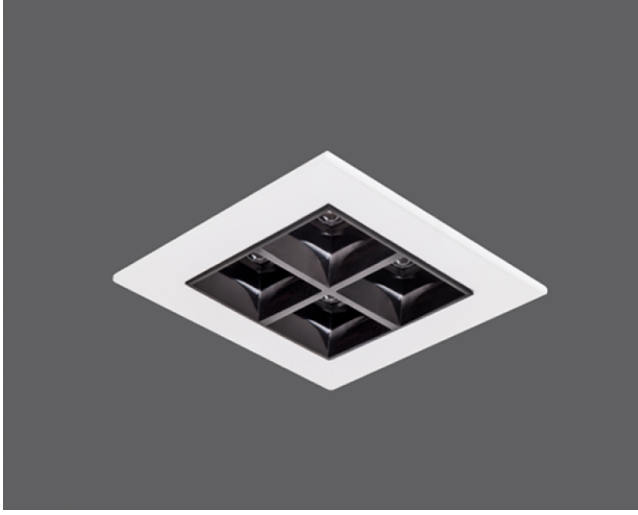

Epic

Indoor Lighting - Spot Lighting

Colour Options

TECHNICAL INFORMATION

Housing	Aluminum Injection
Reflector	Anti-Glare Optics
Paint	Electrostatic Powder Paint

OPTICAL SPECIFICATIONS

Optics	Symmetrical
Light Output Angle	80°
UGR Value	UGR ≤ 19
CRI	CRI ≥ 80
Color Bin Value	Mc Adams ≤ 3

OPTIONAL

- DALI	- 1-10V DIM
- Tunable White	- Emergency Lighting Unit
- CRI > 90	- 2700K ~ 6500K
- Different RAL Color Options	- Plug-in Energy Input Connector
- Class-I Protection Class	- AC-DC Supply(MBS)