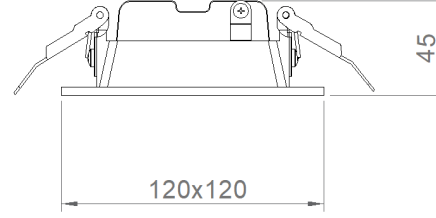

ASSEMBLY

Installation Type	Under Plaster
Mounting	Steel Spring
Apparatus	

Order Code	W	Lm	Angle	CCT	CRI	WxLxH (mm)	Ceiling Cutting (mm)
05246.11.30.009	10	920	80°	3000	Ra>80	120x120x45	100x100