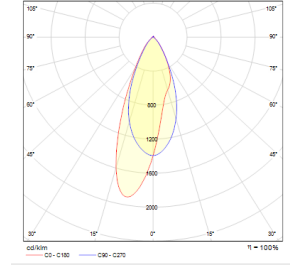

Optics	Symmetrical
Light Output Angle	45°
UGR Value	UGR ≤ 16
CRI	CRI ≥ 80
Color Bin Value	Mc Adams ≤ 3

ELECTRICAL

Power (W)	20W
Power Factor	>0.95
Light Source	SMD High Power LED
Cabling	Halojen-Free
Input Voltage	220-240V AC / 50-60 Hz
LED Driver	High Efficiency Constant Current Output
Ambient Temperature	-20°C / +50°C
LED Lifetime L80B50	>50.000 Hour

Order Code	W	Lm	Angle	CCT	CRI	WxLxH (mm)	Ceiling Cutting (mm)
05245.18.30.021	20	1740	45°	3000	Ra>80	135x135x60	120x120
05245.18.40.022	20	1830	45°	4000	Ra>80	135x135x60	120x120