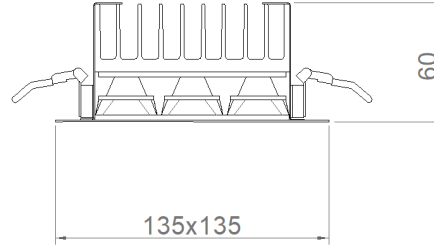

Optics	Symmetrical
Light Output Angle	45°
UGR Value	UGR ≤ 16
CRI	CRI ≥ 80
Color Bin Value	Mc Adams ≤ 3

ELECTRICAL

Power (W)	20W
Power Factor	>0.95
Light Source	SMD High Power LED
Cabling	Halojen-Free
Input Voltage	220-240V AC / 50-60 Hz
LED Driver	High Efficiency Constant Current Output
Ambient Temperature	-20°C / +50°C
LED Lifetime L80B50	>50.000 Hour

OPTIONAL

- DALI	- 1-10V DIM
- Emergency Lighting Unit	- CRI > 90
- 2700K ~ 6500K	- Different RAL Color Options
- Plug-in Energy Input Connector	- Class-I Protection Class
- AC-DC Supply(MBS)	

ASSEMBLY

Installation Type	Under Plaster
Mounting Apparatus	Steel Sheet

Order Code	W	Lm	Angle	CCT	CRI	WxLxH (mm)	Ceiling Cutting (mm)
05245.18.30.021	20	1740	45°	3000	Ra>80	135x135x60	120x120
05245.18.40.022	20	1830	45°	4000	Ra>80	135x135x60	120x120