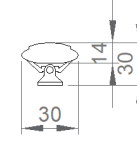

Installation Type	Surface Mounted
Mounting Apparatus	Metal Bracket

Order Code	W/m	Lm	CCT	CRI	WxLxH (mm)	Kg
08131.05.40.007	7	725	4000	Ra>80	21x515x22	0,25