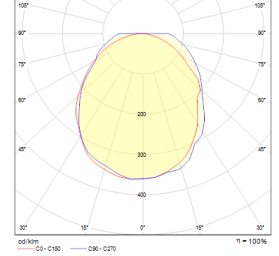

Space IP65

Indoor Lighting - Cove Lighting

Colour Options

TECHNICAL INFORMATION

Housing	Extruded Aluminum Profile
Diffuser	Extrusion Diffuser
Paint	Electrostatic Powder Paint

OPTICAL SPECIFICATIONS

Optics	Symmetrical
Light Output Angle	120°
UGR Value	UGR ≤ 22
CRI	CRI ≥ 80
Color Bin Value	Mc Adams ≤ 3

ELECTRICAL

Power (W)	7-14W
Power Factor	>0.95
Light Source	SMD Mid Power LED
Cabling	Halogen-Free
Input Voltage	220-240V AC / 50-60 Hz
LED Driver	High Efficiency Constant Current Output
Ambient Temperature	-20°C / +50°C
LED Lifetime L80B50	>50.000 Hour

OPTIONAL

- DALI	- 1-10V DIM
- Tunable White	- Emergency Lighting Unit
- CRI > 90	- 2700K ~ 6500K
- Different RAL Color Options	- Plug-in Connector
- Class-II Protection Class	- AC-DC Supply(MBS)

ASSEMBLY

Installation Type	Surface Mounted
Mounting Apparatus	Metal Bracket

Order Code	W/m	Lm	CCT	CRI	WxLxH (mm)	Kg
08131.05.30.007	7	675	3000	Ra>80	21x515x22	0,25