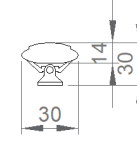

Installation Type	Surface Mounted
Mounting Apparatus	Metal Bracket

Order Code	W/m	Lm	CCT	CRI	WxLxH (mm)	Kg
08131.05.30.007	7	675	3000	Ra>80	21x515x22	0,25