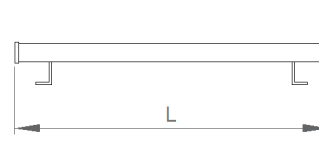

Space IP65

Indoor Lighting - Cove Lighting

Colour Options

TECHNICAL INFORMATION

Housing	Extruded Aluminum Profile
Diffuser	Extrusion Diffuser
Paint	Electrostatic Powder Paint

OPTICAL SPECIFICATIONS

Optics	Symmetrical
Light Output Angle	120°
UGR Value	UGR ≤ 22
CRI	CRI ≥ 80
Color Bin Value	Mc Adams ≤ 3

ELECTRICAL

Power (W)	7-14W
Power Factor	>0.95
Light Source	SMD Mid Power LED
Cabling	Halogen-Free
Input Voltage	220-240V AC / 50-60 Hz
LED Driver	High Efficiency Constant Current Output
Ambient Temperature	-20°C / +50°C
LED Lifetime L80B50	>50.000 Hour

OPTIONAL

- DALI	- 1-10V DIM
- Tunable White	- Emergency Lighting Unit
- CRI > 90	- 2700K ~ 6500K
- Different RAL Color Options	- Plug-in Connector
- Class-II Protection Class	- AC-DC Supply(MBS)

ASSEMBLY

Installation Type	Surface Mounted
Mounting Apparatus	Metal Bracket

Order Code	W/m	Lm	CCT	CRI	WxLxH (mm)	Kg
08131.05.30.007	7	675	3000	Ra>80	21x515x22	0,25