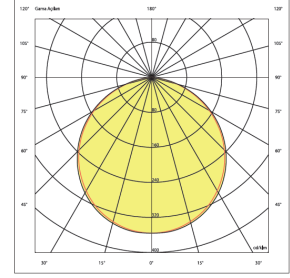

# Noon Midi

Indoor Lighting - Recessed Lighting

Order Code	W	Lm	CCT	CRI	WxLxH (mm)	Kg
02137.45.30.034	35	3158	3000	Ra>80	600x600x215	5,0
02137.45.40.035	35	3325	4000	Ra>80	600x600x215	5,0

## OPTICAL SPECIFICATIONS

<b>Light Distribution</b>	Symmetrical
<b>Light Output Angle</b>	120°
<b>UGR Value</b>	80
<b>Color Bin Value</b>	Mc Adams < 3
<b>Color Temperature (CCT)</b>	3000K/4000K