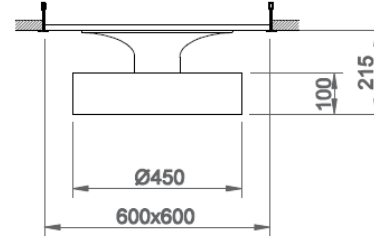

# Noon Midi

Indoor Lighting - Recessed Lighting

Order Code	W	Lm	CCT	CRI	WxLxH (mm)	Kg
02137.45.30.034	35	3158	3000	Ra>80	600x600x215	5,0
02137.45.40.035	35	3325	4000	Ra>80	600x600x215	5,0