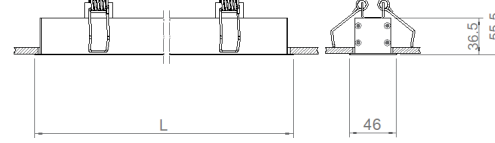

Lightline-046

Indoor Lighting - Linear Lighting

Colour Options

TECHNICAL INFORMATION

Housing	Extruded Aluminum Profile
Side Cover	Aluminum Injection
Diffuser	Highly Transmissive Opal Diffuser
Paint	Electrostatic Powder Paint
Dimensions(mm)	46(W) x 37(H)

OPTICAL SPECIFICATIONS

Optics	Symmetrical
Light Output Angle	120°
UGR Value	UGR ≤ 22
CRI	CRI ≥ 80
Color Bin Value	Mc Adams ≤ 3

ELECTRICAL

Power (W)	16W / meter
Power Factor	>0.95
Light Source	SMD Mid Power LED
Cabling	Halogen-Free
Input Voltage	220-240V AC / 50-60 Hz
LED Driver	High Efficiency External Constant Voltage Output (24VDC)
Ambient Temperature	-20°C / +50°C
LED Lifetime L80B50	>50.000 Hour

ASSEMBLY

Installation Type	Under Plaster
Mounting Apparatus	Steel Spring

Order Code	W	Lm	CCT	CRI	L (mm)	Cut-out dimensions (mm)	Kg
02155.45.30.015	16	672	3000	Ra>80	1056	38x1047	1,0