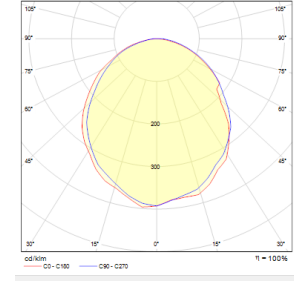

Lightline-046

Indoor Lighting - Linear Lighting

Colour Options

TECHNICAL INFORMATION

Housing	Extruded Aluminum Profile
Side Cover	Aluminum Injection
Diffuser	Highly Transmissive Opal Diffuser
Paint	Electrostatic Powder Paint
Dimensions(mm)	46(W) x 37(H)

OPTICAL SPECIFICATIONS

Optics	Symmetrical
Light Output Angle	120°
UGR Value	UGR ≤ 22
CRI	CRI ≥ 80
Color Bin Value	Mc Adams ≤ 3

ELECTRICAL

Power (W)	16W / meter
Power Factor	>0.95
Light Source	SMD Mid Power LED
Cabling	Halogen-Free
Input Voltage	220-240V AC / 50-60 Hz
LED Driver	High Efficiency External Constant Voltage Output (24VDC)
Ambient Temperature	-20°C / +50°C
LED Lifetime L80B50	>50.000 Hour

OPTIONAL

- DALI	- 1-10V DIM
- Tunable White	- Emergency Lighting Unit
- CRI > 90	- 2700K ~ 6500K
- Different RAL Color Options	- Plug-in Energy Input Connector
- Class-I Protection Class	- AC-DC Supply(MBS)

ASSEMBLY

Installation Type	Under Plaster
Mounting Apparatus	Steel Spring

Order Code	W	Lm	CCT	CRI	L (mm)	Cut-out dimensions (mm)	Kg
02155.45.30.015	16	672	3000	Ra>80	1056	38x1047	1,0