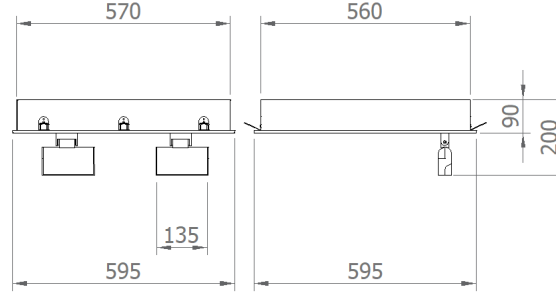

Duet Short

Indoor Lighting - Recessed Lighting

Colour Options

Order Code	W	Lm	CCT	CRI	WxLxH (mm)	Kg	Cut-out dimensi (mm)
02128.66.30.029	50	3970	3000	Ra>80	595x595x90	5.5	575x575
02128.66.40.030	50	4780	4000	Ra>80	595x595x90	5.5	575x575

Optics	Symmetrical
Optics	48°
Light Output Angle	48°(Spot) - 54°(General)
UGR Value	UGR ≤ 22
CRI	CRI ≥ 80
Color Bin Value	Mc Adams ≤ 3

ELECTRICAL

Power (W)	50W
Power Factor	>0.95
Light Source	SMD Mid Power LED
Cabling	Halogen-Free
Input Voltage	220-240V AC / 50-60 Hz
LED Driver	High Efficiency Constant Current Output
Ambient Temperature	-20°C / +50°C
LED Lifetime L80B50	>50.000 Hour