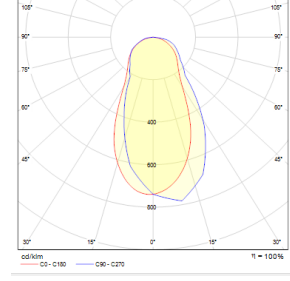

Duet Short

Indoor Lighting - Recessed Lighting

Colour Options

Order Code	W	Lm	CCT	CRI	WxLxH (mm)	Kg	Cut-out dimensi (mm)
02128.66.30.029	50	3970	3000	Ra>80	595x595x90	5.5	575x575
02128.66.40.030	50	4780	4000	Ra>80	595x595x90	5.5	575x575

Optics	Symmetrical
Optics	48°
Light Output Angle	48°(Spot) - 54°(General)
UGR Value	UGR ≤ 22
CRI	CRI ≥ 80
Color Bin Value	Mc Adams ≤ 3

ELECTRICAL

Power (W)	50W
Power Factor	>0.95
Light Source	SMD Mid Power LED
Cabling	Halogen-Free
Input Voltage	220-240V AC / 50-60 Hz
LED Driver	High Efficiency Constant Current Output
Ambient Temperature	-20°C / +50°C
LED Lifetime L80B50	>50.000 Hour