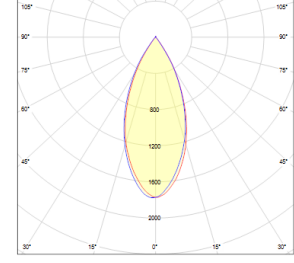

Silverpit-118

Indoor Lighting - Spot Lighting

Colour Options

TECHNICAL INFORMATION

Housing	Extruded Aluminum Profile + Metal Sheet
Frame	Metal Sheet
Reflector	Anti-Glare Silver Reflector
Paint	Electrostatic Powder Coating

OPTICAL SPECIFICATIONS

Optics	Symmetrical
Light Output Angle	45°
UGR Value	UGR ≤ 16
CRI	CRI ≥ 80
Color Bin Value	Mc Adams ≤ 3

ELECTRICAL

Power (W)	14W
Power Factor	>0.95
Light Source	COB LED
Cabling	Halojen-Free
Input Voltage	220-240V AC / 50-60 Hz
LED Driver	High Efficiency Constant Current Output
Ambient Temperature	-20°C / +50°C
LED Lifetime L80B50	>50.000 Hour

OPTIONAL

- DALI	- 1-10V DIM
- Tunable White	- Emergency Lighting Unit
- CRI > 90	- 2700K ~ 6500K
- Different RAL Color Options	- Plug-in Energy Input Connector
- Class-I Protection Class	- AC-DC Supply(MBS)

ASSEMBLY

Installation Type	Under Plaster
Mounting Apparatus	Steel Spring

Order Code	W	Lm	Angle	CCT	CRI	ØxH (mm)	Cut-out dimensions (mm)	Kg
05113.11.30.014	14	1400	45°	3000	Ra>80	118x102	Ø105	0,5
05113.11.40.015	14	1500	45°	4000	Ra>80	118x102	Ø105	0,5