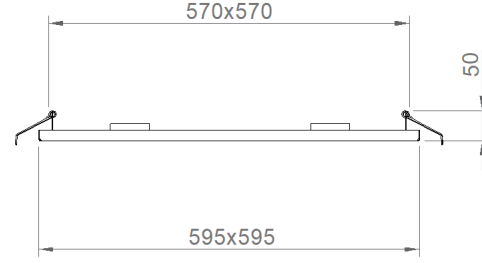

Darkline

Indoor Lighting - Recessed Lighting

Colour Options

Order Code	W	Lm	Angle	CCT	CRI	WxLxH (mm)	Cut-out dimensions (mm)
02173.66.30.029	27	3500	80°	3000	Ra>80	595x595x25	575x575
02173.66.40.030	27	3600	80°	4000	Ra>80	595x595x25	575x575