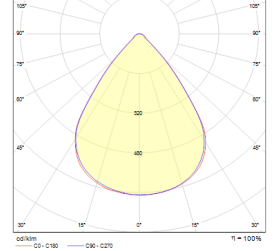

Darkline

Indoor Lighting - Recessed Lighting

Colour Options

Order Code	W	Lm	Angle	CCT	CRI	WxLxH (mm)	Cut-out dimensions (mm)
02173.66.30.029	27	3500	80°	3000	Ra>80	595x595x25	575x575
02173.66.40.030	27	3600	80°	4000	Ra>80	595x595x25	575x575

Optics	Symmetrical
Light Output Angle	48°
UGR Value	UGR ≤ 16
CRI	CRI ≥ 80
Color Bin Value	Mc Adams ≤ 3

ELECTRICAL

Power (W)	33W
Power Factor	>0.95
Light Source	SMD Mid Power LED
Cabling	Halogen-Free
Input Voltage	220-240V AC / 50-60 Hz
LED Driver	High Efficiency Constant Current Output
Ambient Temperature	-20°C / +50°C
LED Lifetime L80B50	>50.000 Hour