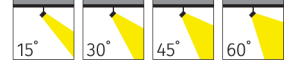

Dragon

Indoor Lighting - Spot Lighting

Colour Options

TECHNICAL INFORMATION

Housing	Aluminum Injection
Frame	Aluminum Injection
Reflector	Metalized Coated Reflector
Paint	Electrostatic Powder Paint

OPTICAL SPECIFICATIONS

Optics	Symmetrical
Light Output Angle	24°
UGR Value	UGR ≤ 19
CRI	CRI ≥ 80
Color Bin Value	Mc Adams ≤ 3

ELECTRICAL

Power (W)	28W-37W
Power Factor	>0.95
Light Source	COB LED
Cabling	Halojen-Free
Input Voltage	220-240V AC / 50-60 Hz
LED Driver	High Efficiency Constant Current Output
Ambient Temperature	-20°C / +50°C
LED Lifetime L80B50	>50.000 Hour

OPTIONAL

- DALI	- 1-10V DIM
- Tunable White	- Emergency Lighting Unit
- CRI > 90	- 2700K ~ 6500K
- Different RAL Color Options	- Plug-in Energy Input Connector
- Class-I Protection Class	- AC-DC Supply(MBS)

ASSEMBLY

Installation Type	Under Plaster
Mounting Apparatus	Steel Spring

Order Code	W	Lm	Angle	CCT	CRI	ØxH (mm)	Cut-out dimensions (mm)	Kg
05310.16.40.030	30	3450	24°	4000	Ra>80-90	Ø185x146	Ø170	1,3