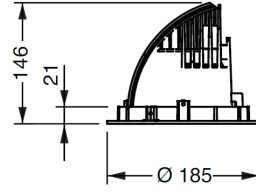

Optics	Symmetrical
Light Output Angle	24°
UGR Value	UGR ≤ 19
CRI	CRI ≥ 80
Color Bin Value	Mc Adams ≤ 3

ELECTRICAL

Power (W)	28W-37W
Power Factor	>0.95
Light Source	COB LED
Cabling	Halojen-Free
Input Voltage	220-240V AC / 50-60 Hz
LED Driver	High Efficiency Constant Current Output
Ambient Temperature	-20°C / +50°C
LED Lifetime L80B50	>50.000 Hour

ASSEMBLY

Installation Type	Under Plaster
Mounting Apparatus	Steel Spring

Order Code	W	Lm	Angle	CCT	CRI	ØxH (mm)	Cut-out dimensions (mm)	Kg
05310.16.40.030	30	3450	24°	4000	Ra>80-90	Ø185x146	Ø170	1,3