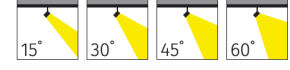

Dragon

Indoor Lighting - Spot Lighting

Colour Options

TECHNICAL INFORMATION

Housing	Aluminum Injection
Frame	Aluminum Injection
Reflector	Metalized Coated Reflector
Paint	Electrostatic Powder Paint

OPTICAL SPECIFICATIONS

Optics	Symmetrical
Light Output Angle	24°
UGR Value	UGR ≤ 19
CRI	CRI ≥ 80
Color Bin Value	Mc Adams ≤ 3

ELECTRICAL

Power (W)	28W-37W
Power Factor	>0.95
Light Source	COB LED
Cabling	Halojen-Free
Input Voltage	220-240V AC / 50-60 Hz
LED Driver	High Efficiency Constant Current Output
Ambient Temperature	-20°C / +50°C
LED Lifetime L80B50	>50.000 Hour

OPTIONAL

- DALI	- 1-10V DIM
- Tunable White	- Emergency Lighting Unit
- CRI > 90	- 2700K ~ 6500K
- Different RAL Color Options	- Plug-in Energy Input Connector
- Class-I Protection Class	- AC-DC Supply(MBS)

ASSEMBLY

Installation Type	Under Plaster
Mounting Apparatus	Steel Spring

Order Code	W	Lm	Angle	CCT	CRI	ØxH (mm)	Cut-out dimensions (mm)	Kg
05310.16.30.030	30	3250	24°	3000	Ra>80-90	Ø185x146	Ø170	1,3