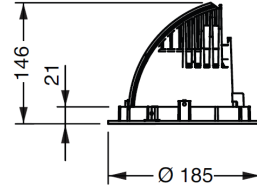

Optics	Symmetrical
Light Output Angle	24°
UGR Value	UGR ≤ 19
CRI	CRI ≥ 80
Color Bin Value	Mc Adams ≤ 3

ELECTRICAL

Power (W)	28W-37W
Power Factor	>0.95
Light Source	COB LED
Cabling	Halojen-Free
Input Voltage	220-240V AC / 50-60 Hz
LED Driver	High Efficiency Constant Current Output
Ambient Temperature	-20°C / +50°C
LED Lifetime L80B50	>50.000 Hour

ASSEMBLY

Installation Type	Under Plaster
Mounting Apparatus	Steel Spring

Order Code	W	Lm	Angle	CCT	CRI	ØxH (mm)	Cut-out dimensions (mm)	Kg
05310.16.30.030	30	3250	24°	3000	Ra>80-90	Ø185x146	Ø170	1,3