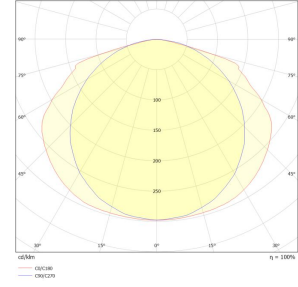

Dome-G

Indoor Lighting - Recessed Lighting

Colour Options

Order Code	W	Lm	CCT	CRI	WxLxH (mm)	Ceiling Cutting (mm)	Kg
02115.66.30.031	41	2680	3000	Ra>80	595x595x80	575x575	4,7

TECHNICAL INFORMATION

Body & Frame	Metal Sheet
Diffuser	High Transmittance Opal Diffuser
Paint	Electrostatic Powder Paint

OPTICAL SPECIFICATIONS

Optics	Direct-Indirect
Light Output Angle	120°
UGR Value	UGR ≤ 19
CRI	CRI ≥ 80
Color Bin Value	Mc Adams ≤ 3

ELECTRICAL

Power (W)	29-60W
Power Factor	>0.95
Light Source	SMD Mid Power LED
Cabling	Halogen-Free
Input Voltage	220-240V AC / 50-60 Hz
LED Driver	High Efficiency Constant Current Output
Ambient Temperature	-20°C / +50°C
LED Lifetime L80B50	>50.000 Hour