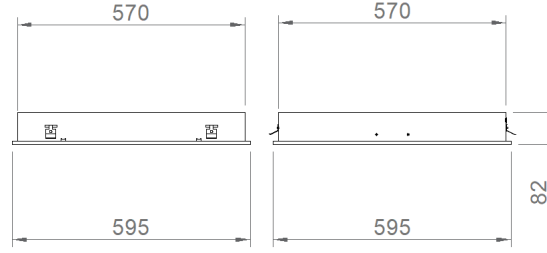

Dome-G

Indoor Lighting - Recessed Lighting

Colour Options

Order Code	W	Lm	CCT	CRI	WxLxH (mm)	Ceiling Cutting (mm)	Kg
02115.66.30.031	41	2680	3000	Ra>80	595x595x80	575x575	4,7

TECHNICAL INFORMATION

Body & Frame	Metal Sheet
Diffuser	High Transmittance Opal Diffuser
Paint	Electrostatic Powder Paint

OPTICAL SPECIFICATIONS

Optics	Direct-Indirect
Light Output Angle	120°
UGR Value	UGR ≤ 19
CRI	CRI ≥ 80
Color Bin Value	Mc Adams ≤ 3

ELECTRICAL

Power (W)	29-60W
Power Factor	>0.95
Light Source	SMD Mid Power LED
Cabling	Halogen-Free
Input Voltage	220-240V AC / 50-60 Hz
LED Driver	High Efficiency Constant Current Output
Ambient Temperature	-20°C / +50°C
LED Lifetime L80B50	>50.000 Hour