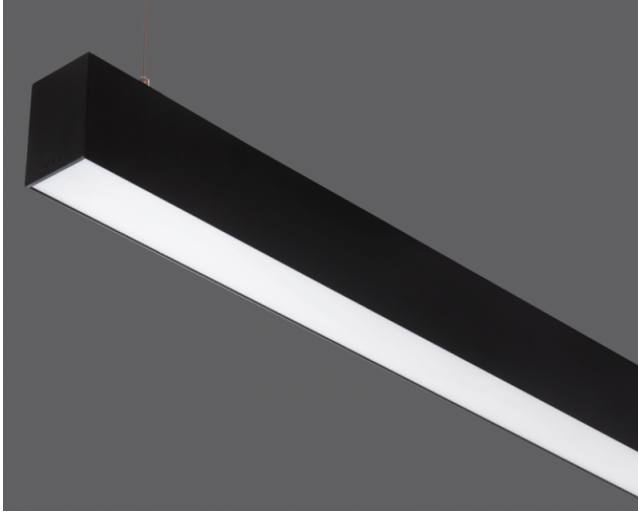

Lightline - 058

Indoor Lighting - Linear Lighting, Surface Mounted Lighting

TECHNICAL INFORMATION

Housing	Extruded Aluminum Profile
Side Cover	Aluminum İnjection
Diffuser	Highly Transmissive Opal Diffuser
Dimensions(mm)	58(W) x 82(H)
Paint	Electrostatic Powder Paint

OPTICAL SPECIFICATIONS

Optics	Symmetrical
Light Output Angle	120°
UGR Value	UGR ≤ 22
CRI	CRI ≥ 80
Color Bin Value	Mc Adams ≤ 3

ELECTRICAL

Power (W)	15-62W
Power Factor	>0.95
Light Source	SMD Mid Power LED
Cabllng	Halogen-Free
Input Voltage	220-240V AC / 50-60 Hz
LED Driver	High Efficiency Constant Current Output
Ambient Temperature	-20°C / +50°C
LED Lifetime L80B50	>50.000 Hour

OPTIONAL

- DALI	- 1-10V DIM
- Tunable White	- Emergency Lighting Unit
- CRI > 90	- 2700K ~ 6500K
- Different RAL Color Options	- Plug-in Connector
- Class-II Protection Class	- AC-DC Supply(MBS)

ASSEMBLY