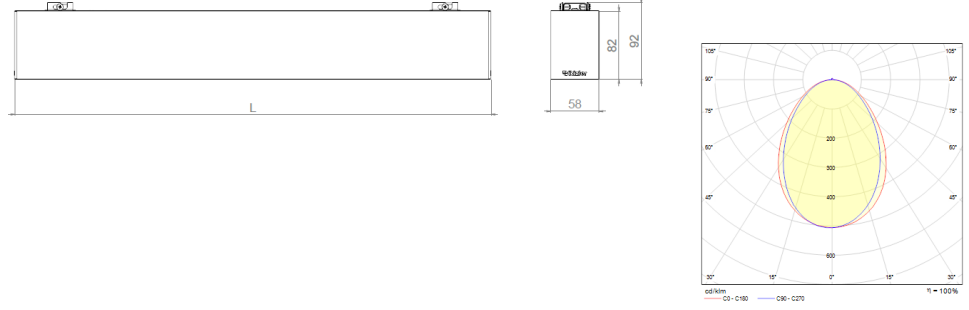

Lightline - 058

Indoor Lighting - Linear Lighting, Surface Mounted Lighting

TECHNICAL INFORMATION

Housing	Extruded Aluminum Profile
Side Cover	Aluminum İnjection
Diffuser	Highly Transmissive Opal Diffuser
Dimensions(mm)	58(W) x 82(H)
Paint	Electrostatic Powder Paint

OPTICAL SPECIFICATIONS

Optics	Symmetrical
Light Output Angle	120°
UGR Value	UGR ≤ 22
CRI	CRI ≥ 80
Color Bin Value	Mc Adams ≤ 3

ELECTRICAL

Power (W)	15-62W
Power Factor	>0.95
Light Source	SMD Mid Power LED
Cabllng	Halogen-Free
Input Voltage	220-240V AC / 50-60 Hz
LED Driver	High Efficiency Constant Current Output
Ambient Temperature	-20°C / +50°C
LED Lifetime L80B50	>50.000 Hour

OPTIONAL

- DALI	- 1-10V DIM
- Tunable White	- Emergency Lighting Unit
- CRI > 90	- 2700K ~ 6500K
- Different RAL Color Options	- Plug-in Connector
- Class-II Protection Class	- AC-DC Supply(MBS)

ASSEMBLY

Installation Type	Surface Mounted, Pendant
Mounting Apparatus	Height Adjustable Steel Wire

Order Code	W	Lm	CCT	CRI	L (mm)	Kg
01180.57.40.055	52	5050	4000	Ra>80	1415	3,2