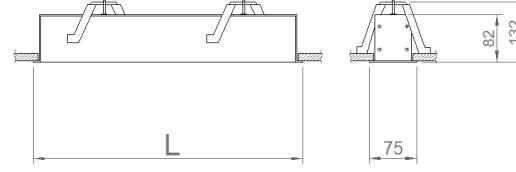

Lightline - 075

Indoor Lighting - Linear Lighting

Colour Options

TECHNICAL INFORMATION

Housing	Extruded Aluminum Profile
Side Cover	Metal Cover
Diffuser	Highly Transmissive Opal Diffuser
Paint	Electrostatic Powder Paint
Dimensions(mm)	75(W) x 82(H)

OPTICAL SPECIFICATIONS

Optics	Symmetrical
Light Output Angle	120°
UGR Value	UGR ≤ 22
CRI	CRI ≥ 80
Color Bin Value	Mc Adams ≤ 3

ELECTRICAL

Power (W)	15-62W
Power Factor	>0.95
Light Source	SMD Mid Power LED
Cabling	Halogen-Free
Input Voltage	220-240V AC / 50-60 Hz
LED Driver	High Efficiency Constant Current Output
Ambient Temperature	-20°C / +50°C
LED Lifetime L80B50	>50.000 Hour

OPTIONAL

- DALI	- 1-10V DIM
- Tunable White	- Emergency Lighting Unit
- CRI > 90	- 2700K ~ 6500K
- Different RAL Color Options	- Plug-in Connector
- Class-II Protection Class	- AC-DC Supply(MBS)

ASSEMBLY

Installation Type Under Plaster

Order Code	W	Lm	CCT	CRI	L (mm)	Ceiling Cutting (mm)	Kg
02155.71.30.015	15	1270	3000	Ra>80	590	65x580	0,9