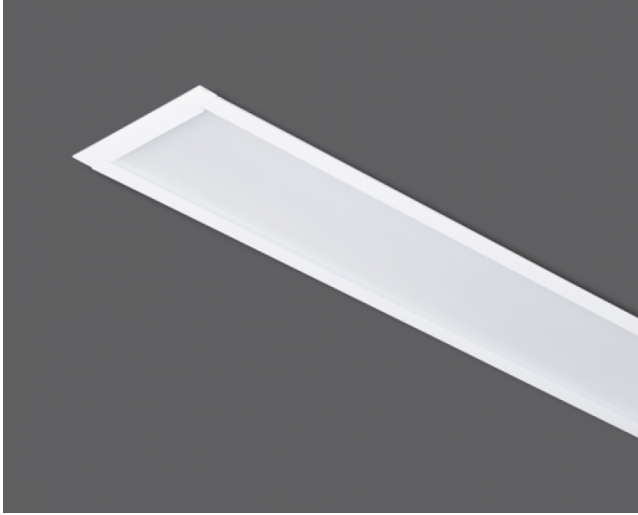

Lightline - 075

Indoor Lighting - Linear Lighting

Colour Options

TECHNICAL INFORMATION

Housing	Extruded Aluminum Profile
Side Cover	Metal Cover
Diffuser	Highly Transmissive Opal Diffuser
Paint	Electrostatic Powder Paint
Dimensions(mm)	75(W) x 82(H)

OPTIONAL

- DALI	- 1-10V DIM
- Tunable White	- Emergency Lighting Unit
- CRI > 90	- 2700K ~ 6500K
- Different RAL Color Options	- Plug-in Connector
- Class-II Protection Class	- AC-DC Supply(MBS)

ASSEMBLY