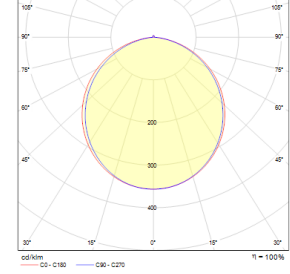

U-Line

Indoor Lighting - Pendant Lighting

Colour Options

TECHNICAL INFORMATION

Housing	Extruded Aluminum Profile
Diffuser	High Transmittance Opal Diffuser
Paint	Electrostatic Powder Painted
Dimensions(mm)	95(W) x 24(H)

OPTICAL SPECIFICATIONS

Optics	Direct
Light Output Angle	120°
UGR Value	UGR ≤ 22
CRI	CRI ≥ 80
Color Bin Value	Mc Adams ≤ 3

ELECTRICAL

Power (W)	36W
Power Factor	>0.95
Light Source	SMD Mid Power LED
Cabling	Halogen-Free
Input Voltage	220-240V AC / 50-60 Hz
LED Driver	High Efficiency Constant Current Output
Ambient Temperature	-20°C / +50°C
LED Lifetime L80B50	>50.000 Hour

OPTIONAL

- DALI	- 1-10V DIM
- Tunable White	- Emergency Lighting Unit
- CRI > 90	- 2700K ~ 6500K
- Different RAL Color Options	- Plug-in Energy Input Connector
- Class-II Protection Class	- AC-DC Supply(MBS)

ASSEMBLY

Installation Type	Pendant
Mounting Apparatus	Height Adjustable Hanging Wire

Order Code	W	Lm	CCT	CRI	L (mm)	Kg
01132.13.30.035	36	3500	3000	Ra>80	1320	1.4
01132.13.40.036	36	3600	4000	Ra>80	1320	1.4